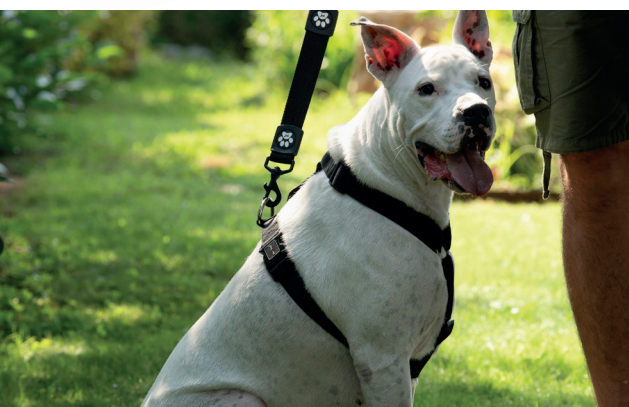

nero/black

rosso/red

M.O.Q.

L
2.5 x 120 cm

3 PCS