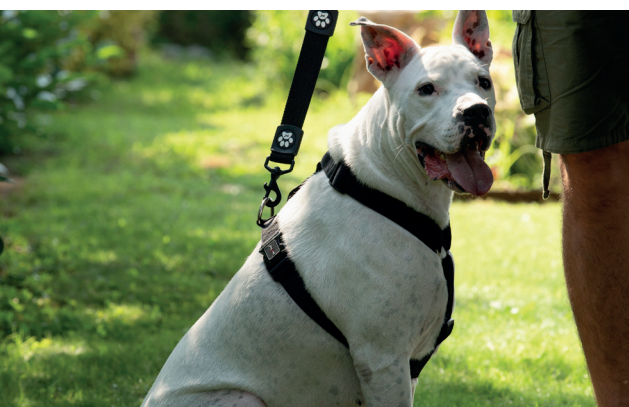

. Active Lifestyle

Guinzagli Bungee

Bungee leashes

Harlem

Guinzaglio dotato di elastico bungee ammortizzante, in nylon a doppio strato di alta qualità e di un'impugnatura in neoprene per un maggiore comfort. Correggendo delicatamente gli strattoni del vostro cane, questo guinzaglio offre un sostegno alle vostre spalle, alle vostre braccia e al collo del cane ammortizzando gli urti.

This leash features shock absorbing bungee, high quality dual layer nylon and a neoprene handle for added comfort. By gently correcting your dog's jerks, this leash does your shoulders, your arms and your dog's neck a favor by absorbing shock.

100% NYLON
100% nylon resistente allo sfilacciamento e di alta qualità.

100% high quality fraying resistant nylon.

Tessuto elastico BUNGEE ANTI-SHOCK
Corregge e ammortizza gli scatti improvvisi assorbendo gli shock a spalle, braccia del padrone e al collo dell'animale.

By gently correcting the dog's jerks, the BUNGEE leash does the owner's shoulders, arms and the dog's neck a favor by absorbing shock.

Extra strong
Gancio girevole a 360° in lega di zinco anodizzato nero e resistente, che previene i nodi
360° heavy duty anodized black zinc alloy swivel hook that prevents tangles.

Maniglia confortevole
Maniglia in morbido neoprene per una presa comoda.

Soft neoprene handle for soft grip.

	nero/black	rosso/red	
			M.O.Q.
L 2.5 x 55 cm	080272505513 	080272505511 	3 PCS
XL 3.8 x 55 cm	080273805513 	080273805511 	3 PCS